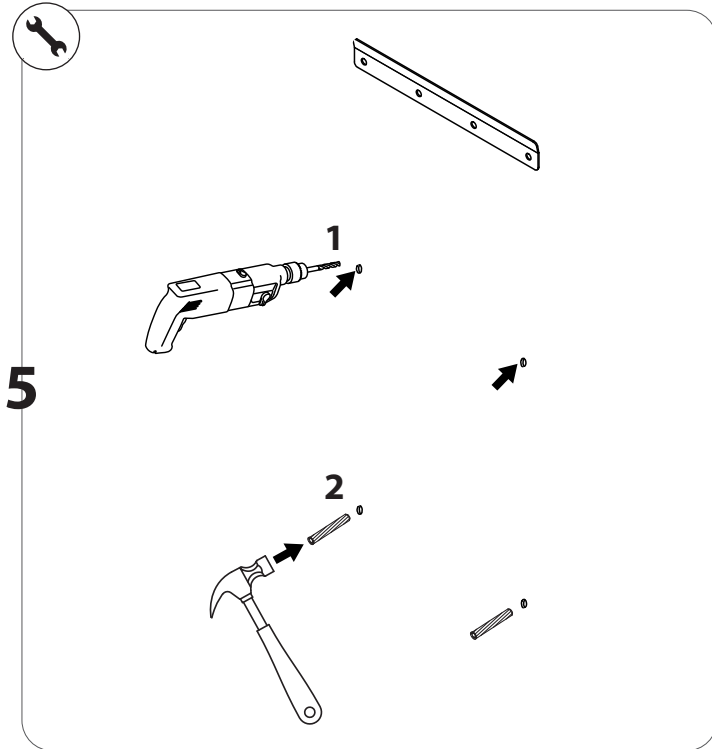

Frese ARCA Edge-serie

Installation guide - bracket version

EN Safety Instructions:

The manufacturer is not liable for any damage resulting from use other than in the designated application. Such risk lies entirely with the user. Observance of the mounting instructions is considered as part of the product designated use.